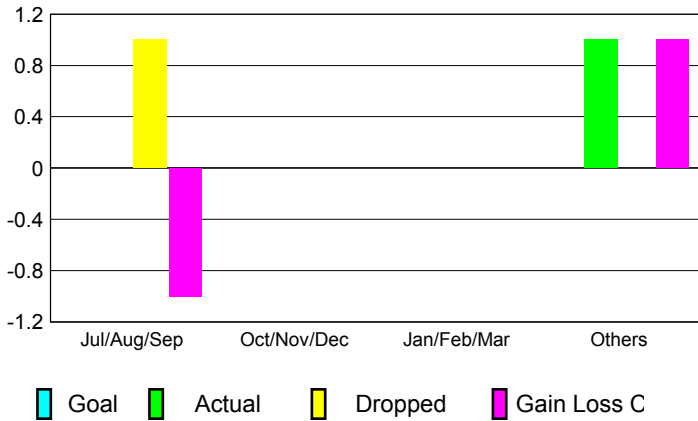

GMT: **Dominique Labussière**

Location: **FRANCE**

GMT CA: **4**

CLUBS

Month	New Club Goal	Actual New Clubs	Actual Dropped Clubs	Gain/Loss of Clubs
2012-2013				
Jul/Aug/Sep		0	1	-1
Oct/Nov/Dec		0	0	0
Jan/Feb/Mar		0	0	0
Apr/May/Jun		1	0	1
Totals		1	1	0

Club Results 2012-2013

Goal, New, Dropped, Gain/Loss

YTD Status Quo Clubs 2012-2013

Status Quo Clubs Compared to Status Quo Members

Club Gain/Loss 2012-2013

MEMBERSHIP

Month	Net Memb Goal	Actual New Memb	Actual Dropped Memb	Gain/Loss of Memb
2012-2013				
Jul/Aug/Sep		36	56	-20
Oct/Nov/Dec		29	53	-24
Jan/Feb/Mar		33	37	-4
Apr/May/Jun		51	68	-17
Totals		149	214	-65