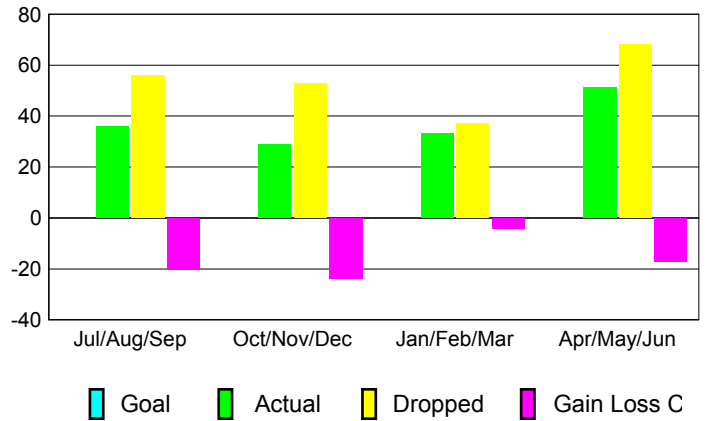

GMT: **Dominique Labussière**

Location: **FRANCE**

GMT CA: **4**

CLUBS

Month	New Club Goal	Actual New Clubs	Actual Dropped Clubs	Gain/Loss of Clubs
2012-2013				
Jul/Aug/Sep		0	1	-1
Oct/Nov/Dec		0	0	0
Jan/Feb/Mar		0	0	0
Apr/May/Jun		1	0	1
Totals		1	1	0

Club Results 2012-2013

Goal, New, Dropped, Gain/Loss

YTD Status Quo Clubs 2012-2013

Status Quo Clubs Compared to Status Quo Members

Club Gain/Loss 2012-2013

MEMBERSHIP

Month	Net Memb Goal	Actual New Memb	Actual Dropped Memb	Gain/Loss of Memb
2012-2013				
Jul/Aug/Sep		36	56	-20
Oct/Nov/Dec		29	53	-24
Jan/Feb/Mar		33	37	-4
Apr/May/Jun		51	68	-17
Totals		149	214	-65

Membership Results 2012-2013

Goal, New, Dropped, Gain/Loss

Gender Comparison 2012-2013

Membership Gain/Loss 2012-2013