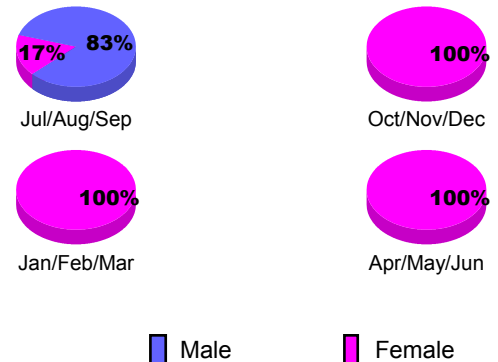

Club Results 2012-2013

Goal, New, Dropped, Gain/Loss

YTD Status Quo Clubs 2012-2013

Status Quo Clubs Compared to Status Quo Members

Club Gain/Loss 2012-2013

MEMBERSHIP

Month	Net Memb Goal	Actual New Memb	Actual Dropped Memb	Gain/Loss of Memb
2012-2013				
Jul/Aug/Sep		36	56	-20
Oct/Nov/Dec		29	53	-24
Jan/Feb/Mar		33	37	-4
Apr/May/Jun		51	68	-17
Totals		149	214	-65

Membership Results 2012-2013

Goal, New, Dropped, Gain/Loss

Gender Comparison 2012-2013

Membership Gain/Loss 2012-2013